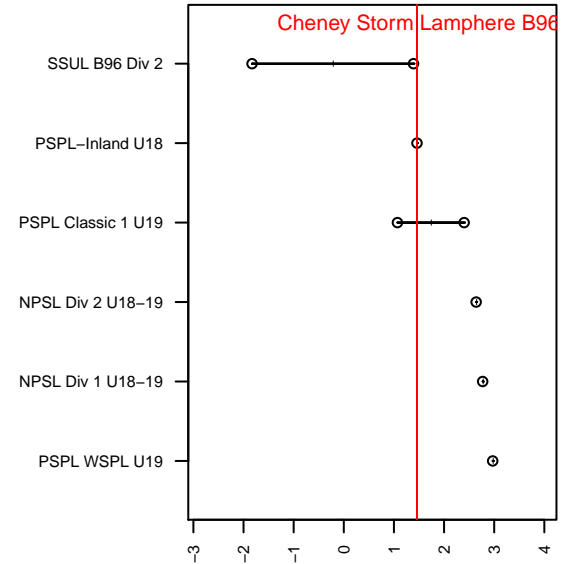

Cheney Storm Lamphere B96

Cheney Storm FC
Cheney, WA
B96 total strength=1396
attack=7.89 defense=7.87
fall league = PSPL-Inland U18

alt names used:

Venues played:
2015 PSPL-Inland U18

**attack and defense variance (black dot)
relative to other teams
and top 10 in region**

**attack and defense rating
relative to others at age
and all opponents in last 13 months**

Performance relative to 13 month average

Performance relative to 13 month average

date	home		away		venue	pred.home	pred.away
2015-11-21	Cheney Storm Lamphere B96	4	IEYSA Valor White B97	0	2015 PSPL-Inland U18	2.58	1.13
2015-11-14	Cobra Venom B98	2	Cheney Storm Lamphere B96	0	2015 PSPL-Inland U18	1.93	0.81
2015-10-31	Cheney Storm Lamphere B96	0	ASE Royal B97	2	2015 PSPL-Inland U18	0.99	1.31
2015-10-24	Three Rivers Hagedorn B99	0	Cheney Storm Lamphere B96	2	2015 PSPL-Inland U18	0.87	1.47
2015-10-17	Cobra FC B98	3	Cheney Storm Lamphere B96	1	2015 PSPL-Inland U18	2.17	0.97
2015-10-10	Cheney Storm Lamphere B96	3	Sabers Ennis B98	0	2015 PSPL-Inland U18	2.59	0.59
2015-10-03	CB United B97	2	Cheney Storm Lamphere B96	1	2015 PSPL-Inland U18	1.43	1.76
2015-09-26	Cheney Storm Lamphere B96	3	Quad City Fusion B96	1	2015 PSPL-Inland U18	1.94	1.31
2015-09-19	Cheney Storm Lamphere B96	2	Walla Walla United Puma B95	0	2015 PSPL-Inland U18	2.65	1.05
2015-09-13	Breakers Thielman-Cox B97	5	Cheney Storm Lamphere B96	0	2015 PSPL-Inland U18	2.24	0.22
2015-09-12	IEYSA Newport FC Thomas B97	0	Cheney Storm Lamphere B96	3	2015 PSPL-Inland U18	0.97	3.02